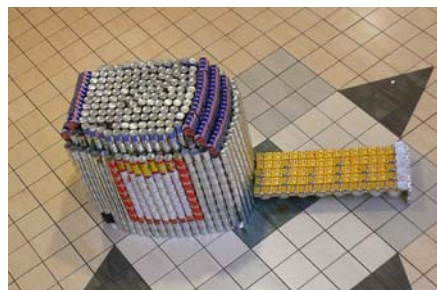

Samaha Associates P.C.

Wisniewski Blair & Associates, Ltd.